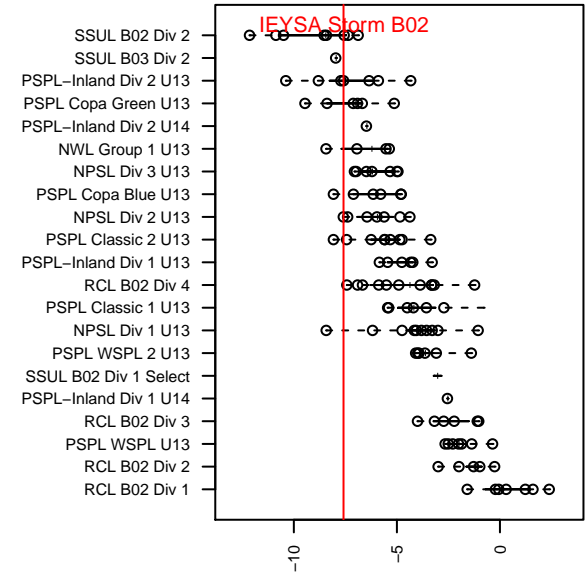

# IEYSA Storm B02

Inland Empire YSA  
 Cheney, WA  
 B02 total strength=490  
 attack=0.52 defense=0.23  
 fall league = PSPL-Inland Div 2 U13  
 spr league = Spr PSPL-Inland Div 2 U13  
 notes= Hodgen 2014-5

alt names used:  
 IEYSA Storm B02 Hodgen  
 IEYSA Storm B02 Hodgen

Venues played:  
 2014 Spr PSPL-Inland Div 2 U12  
 2015 PSPL-Inland Div 2 U13  
 2015 Spr PSPL-Inland Div 2 U13

**IEYSA Storm B02**  
 Dots are actual minus expected GF (blue circles) and GA (red triangles).  
 Blue line is smoothed change in attack strength. Red is smoothed change in defense strength.

**attack and defense variance (black dot)  
relative to other teams  
and top 10 in region**

**attack and defense rating  
relative to others at age  
and all opponents in last 13 months**

**Performance relative to 13 month average**