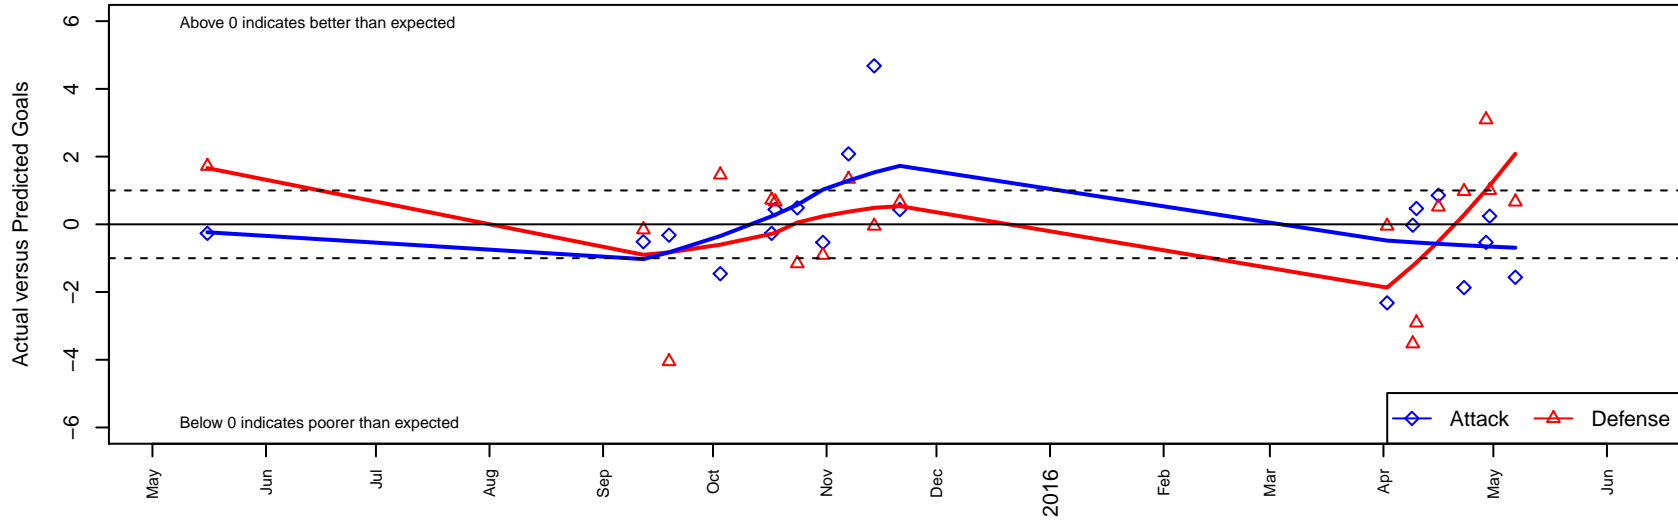

# IEYSA Storm B02

Inland Empire YSA  
 Cheney, WA  
 B02 total strength=490  
 attack=0.52 defense=0.23  
 fall league = PSPL-Inland Div 2 U13  
 spr league = Spr PSPL-Inland Div 2 U13  
 notes= Hodgen 2014-5

alt names used:  
 IEYSA Storm B02 Hodgen  
 IEYSA Storm B02 Hodgen

Venues played:  
 2014 Spr PSPL-Inland Div 2 U12  
 2015 PSPL-Inland Div 2 U13  
 2015 Spr PSPL-Inland Div 2 U13

**IEYSA Storm B02**  
 Dots are actual minus expected GF (blue circles) and GA (red triangles).  
 Blue line is smoothed change in attack strength. Red is smoothed change in defense strength.

**attack and defense variance (black dot)  
relative to other teams  
and top 10 in region**

**attack and defense rating  
relative to others at age  
and all opponents in last 13 months**

**Performance relative to 13 month average**